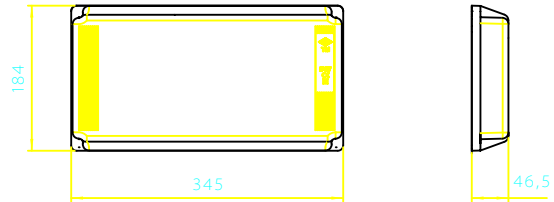

Diritti riservati All rights reserved

dimensions in mm  
Date 17/07/14  
Sign Pezzimenti

TM 3418 P3  
Cover for triple box

Scale  
1:5